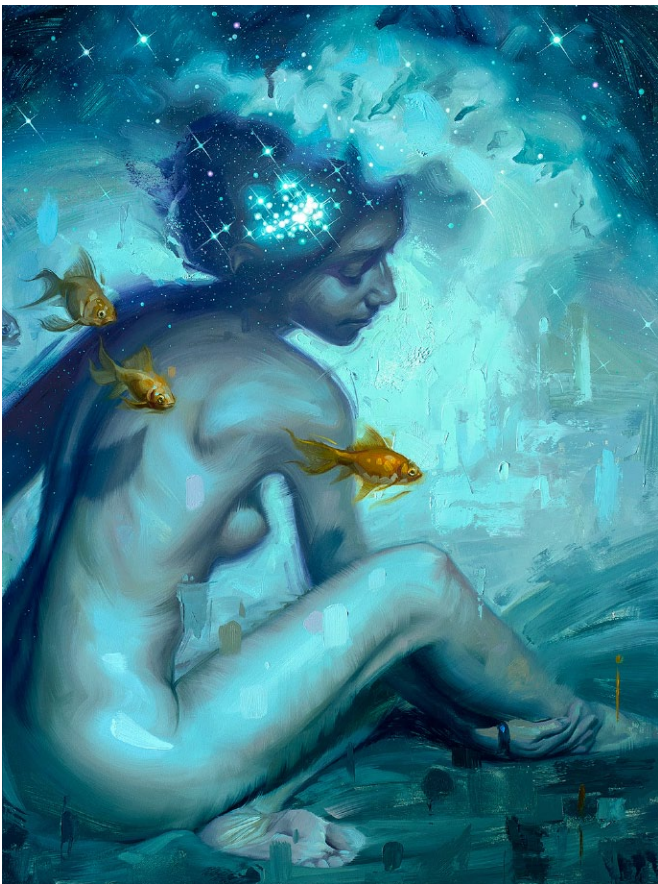

Promotional Imagery (contact us if you'd like to use specific imagery)

Rob Rey