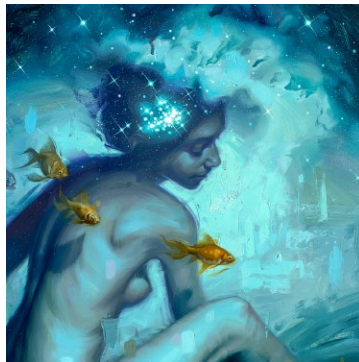

A Guest Curated Exhibit by Abend Gallery - February 1 - March 11, 2017

Miranda Meeks

Rob Rey

Rebecca Mason Adams

Tom Bagshaw

About THE LONELY CROWD: At the beginning of each year, Helikon collaborates with guest curators to host unique exhibits highlighting the overlap of our shared curatorial visions. We are honored to feature an exhibit crafted by Abend Gallery, a staple of Denver's contemporary art community known for their broad, inspired exhibitions of figurative, realist, and imaginative visual artists.

"The Lonely Crowd" is an attempt to put some focus on a neglected aspect of the human experience: loneliness. Whether it be the longing that we feel from being away from loved ones, the quiet reflection of solitude, or the cold melancholy of isolation, we're all familiar with these feelings, but for some reason less willing to acknowledge or talk about them than other emotions.