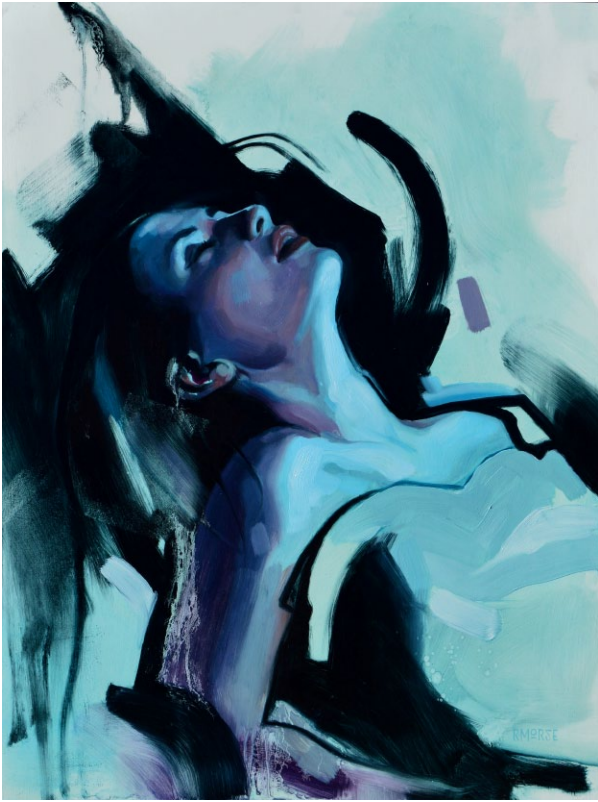

Additional Promotional Imagery (contact us if you'd like to use specific imagery)

Ryan Morse